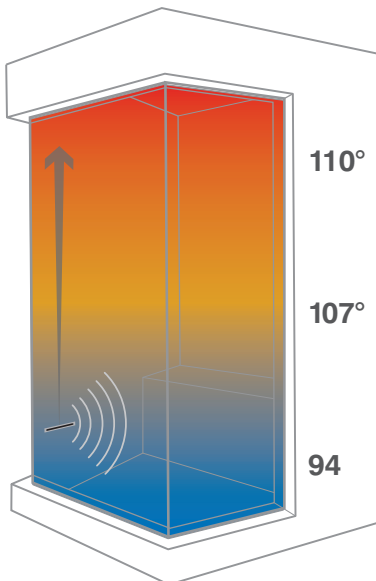

Steam showers without SteamVection have uneven temperature distribution