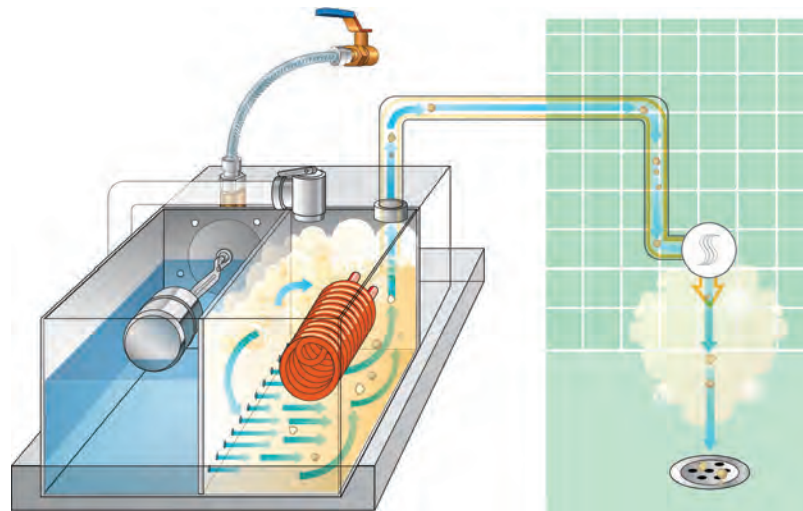

ThermaSol steam showers with SteamVection create floor-to-ceiling temperature uniformity.

NEW
Only From
ThermaSol

How it Works: ThermaSol engineers have used the proven science of convection to create an industry first: the SteamVection steamhead. This state-of-the-art design delivers floor-to-ceiling temperature uniformity within the steam shower while adhering to ThermaSol's trademark functionality, design and safety. For users, this means consistent and even temperature zones—no longer variable heat ranges that typically occur in steam showers. ThermaSol's steamhead also allows the closest proximity to the outlet called, "the steam emitting area." This is a mere three inches from the wall, thereby avoiding intrusion into one's usable shower space. SteamVection by ThermaSol: "The Superior in Safety."

Innovative Technology Only From ThermaSol

On ProSeries™ and SSA model ThermaSol steam generators

Split Tank Technology

Providing constant steam at a constant rate while ensuring trouble free reliability! No solenoid noise or irritating steam lags or bursts.

How it Works: Water is pre-heated in the water reservoir and passes to the boiling side only at the exact rate of steam production. This highly efficient system delivers uninterrupted boiling, providing constant steam flow at a constant rate... and can't be found on competitive brands.

PowerFlush

It's like having your own service technician!

How it Works: PowerFlush was specifically engineered to purge calcification build-up from the inner tank. This unique system uses a combination of household water-line force (40 to 80 lbs.) and specially designed inner tank "speed slots" to increase the water velocity. This concentrated thrust of water pressure effectively sweeps the bottom of the tank, removing build-up.