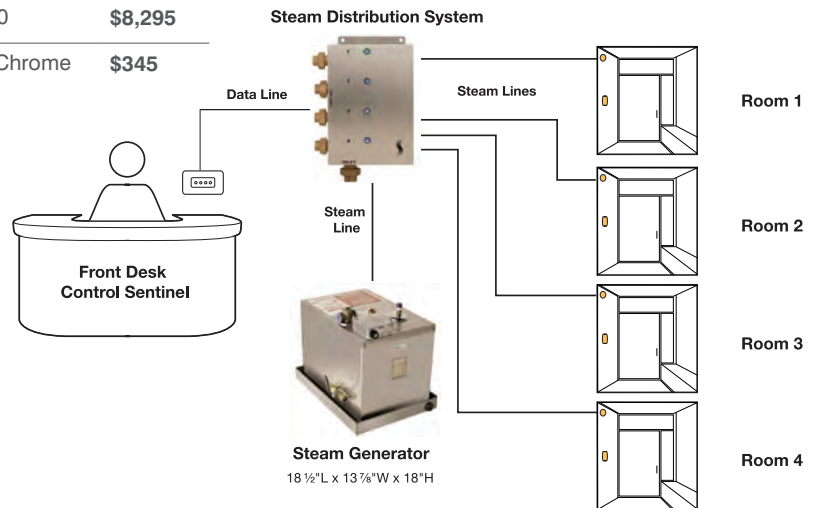

Day Spa System
18.5"L x 13.875"W x 18"H

COMPLETE SYSTEM
Components below included

Components

Items Sold Separately

MODEL	DESCRIPTION	LIST
Controls		
TT10-XX	ThermaTouch 10" Control	\$2,145
TT7-XX	ThermaTouch 7" Control	\$1,750
TT7U-XX	ThermaTouch 7" Control Trim Upgraded	\$1,945
STC-XX	SignaTouch Control	\$1,325
STCU-XX	SignaTouch Control Trim Upgrade	\$1,520
SEMR-XX	Signature Series - Square	\$945
SET-XX	Signature Series - Round	\$945
MTC-XX	MicroTouch Control - Round	\$670
MTMR-XX	MicroTouch Control - Square	\$670
ESM-XX	Easy Start Control - Square	\$465
EST-XX	Easy Start Control - Round	\$465