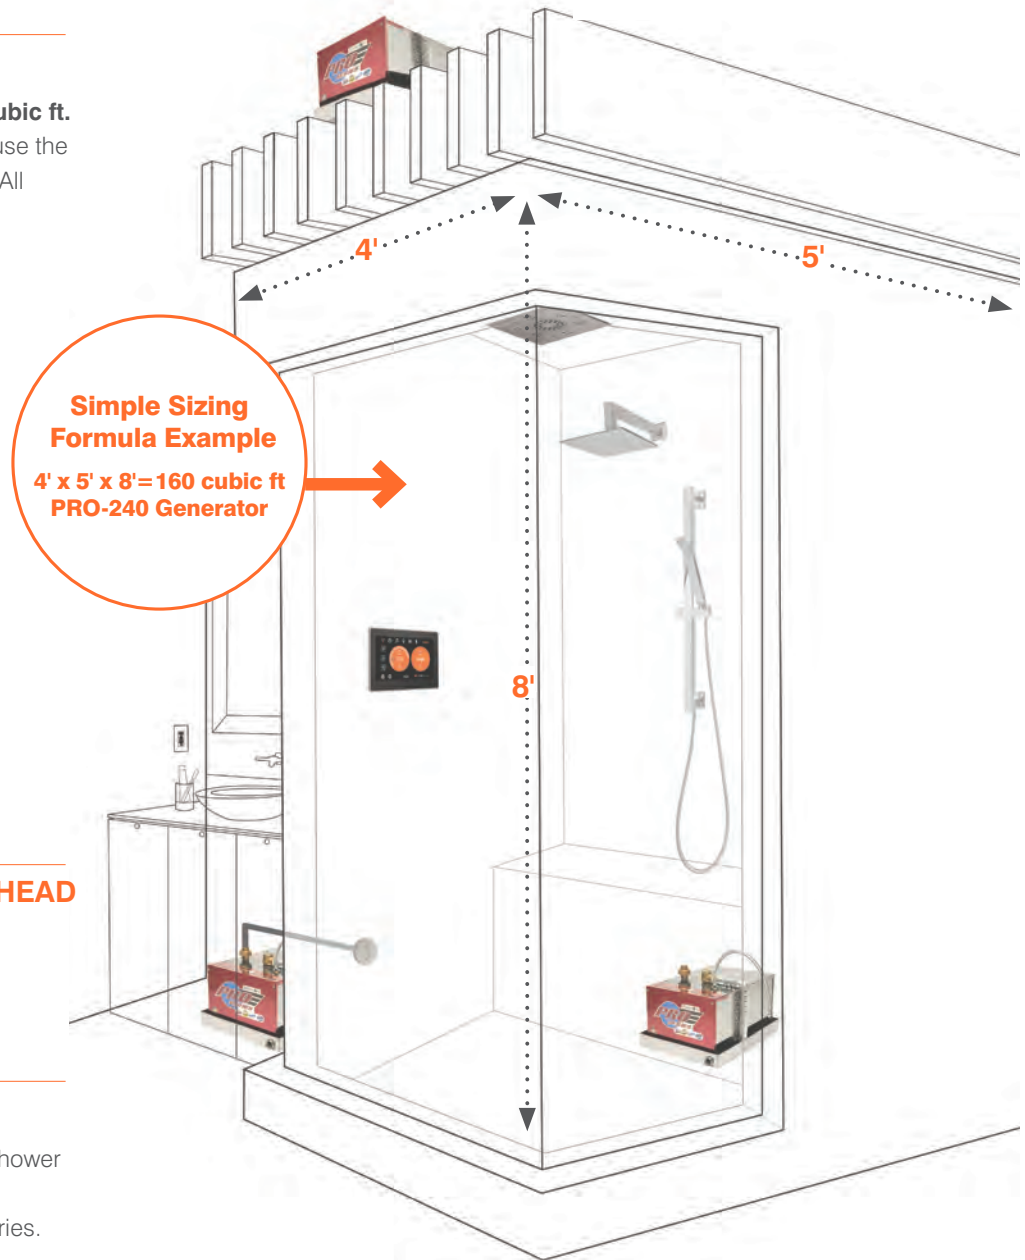

Building a Steam Shower

ThermaSol has taken the guesswork out of the specification process, boiling it down to four easy steps.

LET'S GET STARTED

Step 1

CALCULATE SHOWER SIZE

Simple Sizing Formula: $L \times W \times H = \text{Cubic ft.}$

For every foot of ceiling height over 8 ft., use the next larger steam generator. (up to 10 ft.) All interior wall material is irrelevant.

EXAMPLE: $4' \times 5' \times 8' = 160$ cubic ft.

Step 2

CHOOSE A GENERATOR

Based on the Simple Sizing Formula ($L \times W \times H = \text{Cubic ft.}$), select a steam generator and choose the generator's location. Generator model number is the maximum cubic foot for that generator.

EXAMPLE: PRO-240 generator supports a maximum 240 cubic ft. shower.

Step 3

CHOOSE CONTROLS+STEAMHEAD

Choose control package and style.

Step 4

CHOOSE ACCESSORIES

Put the finishing touches on your steam shower with ThermaSol's stylish collection of fog-free mirrors, seats and other accessories.

Installation Note

We do not recommend a ceiling height exceeding 10 ft. Lowering ceiling height to 8 ft. helps create a more efficient steam room.

NOTES

- ✓ ThermaSol's generators can be placed up to 50 feet from the shower; in an attic, closet or below a sink are ideal locations.
- ✓ Make sure the walls, ceiling and floor materials are suitable for use with steam. If using acrylic walls, they must be steam rated from the purchased manufacture. ThermaSol only recommends SSA-ACR generator for acrylic modules. ThermaSol is not responsible for materials purchased from other manufactures in steam environment.