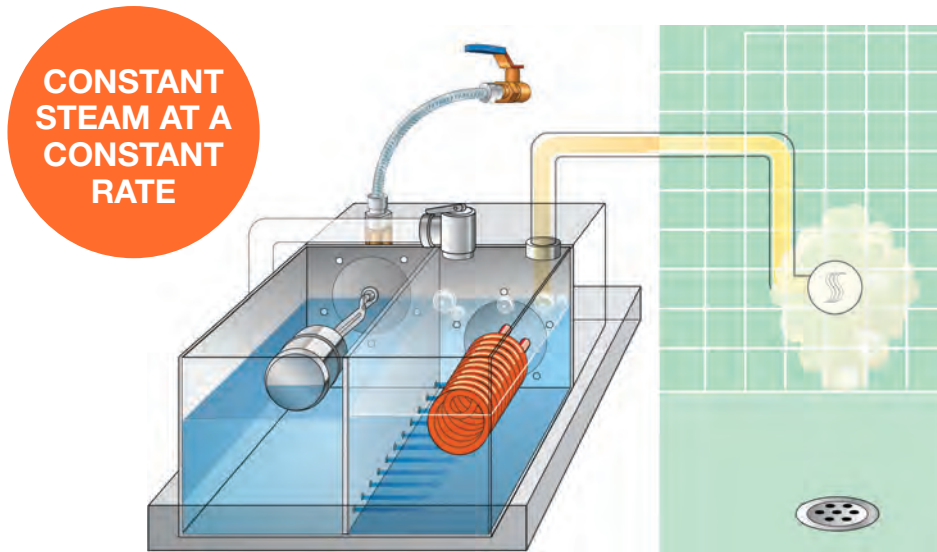

Innovative Technology Only From ThermaSol

On ProSeries™ and SSA model ThermaSol steam generators

Split Tank Technology

Providing constant steam at a constant rate while ensuring trouble free reliability! No solenoid noise or irritating steam lags or bursts.

How it Works: Water is pre-heated in the water reservoir and passes to the boiling side only at the exact rate of steam production. This highly efficient system delivers uninterrupted boiling, providing constant steam flow at a constant rate... and can't be found on competitive brands.