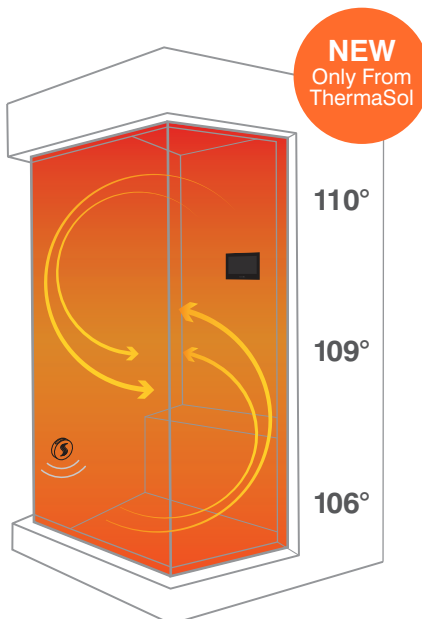

ThermaSol steam showers with SteamVection create floor-to-ceiling temperature uniformity.

NEW
Only From
ThermaSol

How it Works: ThermaSol engineers have used the proven science of convection to create an industry first: the SteamVection steamhead. This state-of-the-art design delivers floor-to-ceiling temperature uniformity within the steam shower while adhering to ThermaSol's trademark functionality, design and safety. For users, this means consistent and even temperature zones—no longer variable heat ranges that typically occur in steam showers. ThermaSol's steamhead also allows the closest proximity to the outlet called, "the steam emitting area." This is a mere three inches from the wall, thereby avoiding intrusion into one's usable shower space. SteamVection by ThermaSol: "The Superior in Safety."