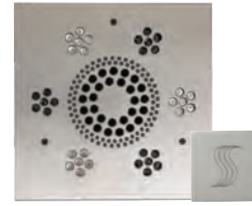

Serenity Light, Sound, Rainhead with Coordinating SteamVection Steamhead.

ThermaTouch Control (7" and 10" Sizes)

- Choose and download from a menu of 20 of the most popular Apps; shows, news, weather, video content, music and more
- Fully waterproof, ThermaTouch Plus can be installed anywhere: a shower, bathing area, patio, etc.
- Built-in Bluetooth®
- Ethernet connection
- WiFi-enabled capabilities ensure that users automatically receive any updates to the software right to the controller, in-home after purchase.
- Powered by Android™
- Stereo audio output
- Alexa compatible (Available Summer 2019)
- Date and Time display
- Set steam time and temperature
- Set and control preferences for two users
- Operates: steam, digital shower, light, sound and rain head.

NEW SignaTouch Control

- Can be mounted vertically or horizontally
- Built-in Bluetooth®, stereo audio output when paired with light sound rain head system.
- Two customizable user settings
- Available in 15 trims and finishes
- Recessed design for seamless installation
- Date and time display
- Set steam time and temperature
- Operates: steam, digital shower, light sound and rain head.

* Serenity Light, Sound, Rainhead or In-Shower Speakers are required for sound

** Rainhead rated at 1.8 GPM; requires separate volume control or diverter port with shut off valve

NEW SteamVection Steamhead

- Whisper quiet
- Essential oil well for aromatherapy experience
- Streamlined 1 3/4" x 1 3/4" dimensions
- Two new aesthetically pleasing designs (Circular and Squared)
- 15 different finish options

NEW DESIGN Serenity Light, Sound, Rainhead

- Gentle falling water sensation through two rows of 82 jets**
- Gradually changing mood lighting mode generates a soothing spectrum of color
- Total estimated luminous flux at full brightness is 684 lumens
- High-performance trilinear sub-woofer with high-frequency drivers and high-efficiency class D amplifier
- Voice response feedback
- One RCA audio input
- Ceiling mounted single self-contained module, system can be installed without access from above

NEW Digital Shower Valve

- Industry leading ceramic disc Flühs valves ensures reliability and safety
- Operates two industrial grade stepper motors with 400 positions that take away the noise factor found with solenoid valve systems and provides precise temperature control
- May be installed up to 30ft away from shower
- Three output valve - Example: Rainhead, Hand Shower and Standard Showerhead
- Battery backup included
- Output 9.25 GPM at 45 PSI
- IAPMO Approved