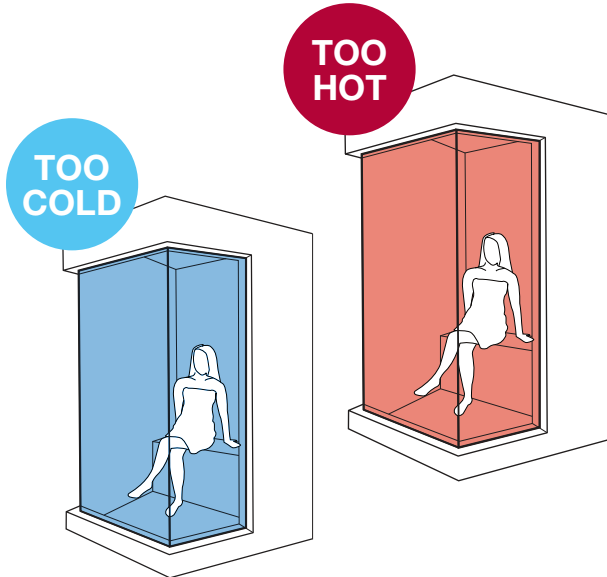

Innovative Technology Only From ThermaSol

On ProSeries™ model ThermaSol steam generators

SmartSteam

The ultimate in temperature control. Available on ProSeries™ models only

How it Works: SmartSteam™ produces the precise volume of steam required to maintain your desired room temperature while providing a quiet, relaxed experience. This is accomplished by metering the output of power; the unit only uses enough power to support your requested temperature – no more, no less.