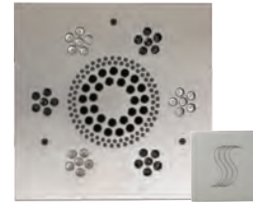

Serenity Light, Sound, Rainhead with Coordinating SteamVection Steamhead.

ThermaTouch Control (7" and 10" Sizes)

- Choose and download from a menu of 20 of the most popular Apps; shows, news, weather, video content, music and more
- Fully waterproof, ThermaTouch Plus can be installed anywhere: a shower, bathing area, patio, etc.
- Built-in Bluetooth®
- Ethernet connection
- WiFi-enabled capabilities ensure that users automatically receive any updates to the software right to the controller, in-home after purchase.
- Powered by Android™
- Stereo audio output
- Alexa compatible (Available Summer 2019)
- Date and Time display
- Set steam time and temperature
- Set and control preferences for two users
- Operates: steam, digital shower, light, sound and rain head.

NEW

SteamVection Steamhead

- Whisper quiet
- Essential oil well for aromatherapy experience
- Streamlined 1 3/4" x 1 3/4" dimensions
- Two new aesthetically pleasing designs (Circular and Squared)
- 15 different finish options

Serenity Light, Sound, Rainhead

- Gentle falling water sensation through two rows of 82 jets**
- Gradually changing mood lighting mode generates a soothing spectrum of color
- Total estimated luminous flux at full brightness is 684 lumens
- High-performance trilinear sub-woofer with high-frequency drivers and high-efficiency class D amplifier
- Voice response feedback
- One RCA audio input
- Ceiling mounted single self-contained module, system can be installed without access from above

* Serenity Light, Sound, Rainhead or In-Shower Speakers are required for sound

** Rainhead rated at 1.8 GPM; requires separate volume control or diverter port with shut off valve

NEW

SignaTouch Control

- Can be mounted vertically or horizontally
- Built-in Bluetooth®, stereo audio output when paired with light sound rain head system.
- Two customizable user settings
- Available in 15 trims and finishes
- Recessed design for seamless installation
- Date and time display
- Set steam time and temperature
- Operates: steam, digital shower, light sound and rain head.