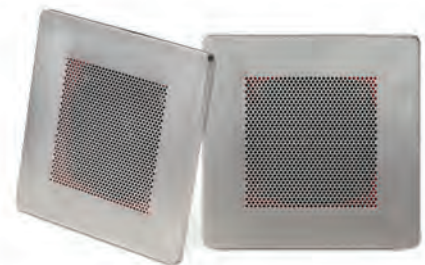

Self Powered Bluetooth Speakers

- Play music in your shower
- No additional equipment needed
- 15 different finish options

Bluetooth™