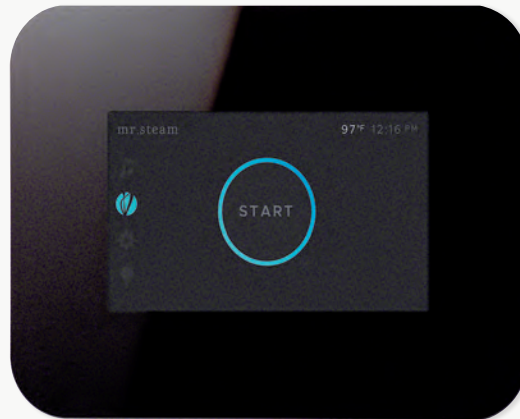

## Steam Shower Controls

MrSteam's sophisticated and intuitive controls make it easier than ever to adjust the temperature and time settings of your steam bath experience.

iSteam®3 Control