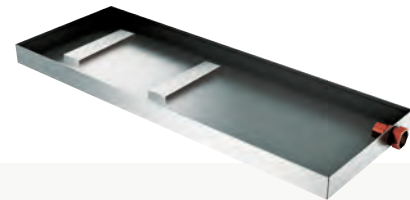

Condensation Pan

Pan

$150

· 103867

Product Details

- 3/4" NPT drain fitting
- Stainless steel

- Suitable for SAH and MS90-MSSUPER3 Residential Generators
- Dimensions: 25" x 9" x 1 1/2"