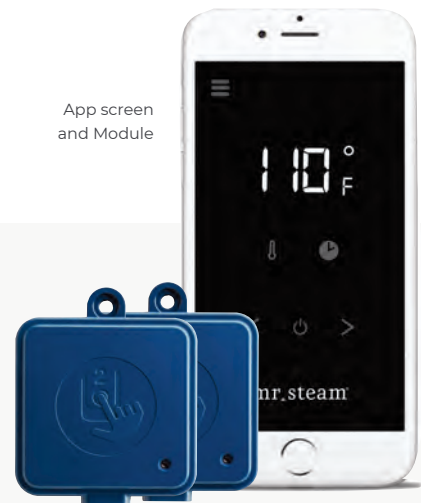

## Smart Home and Voice Integration Exclusive to MrSteam

When SteamLinX is installed, simply enable the SteamLinX skill for Alexa. Then ask Alexa to turn on your generator, set the time and temperature, and learn how much time is left.

“Alexa, ask MrSteam to start the steam bath.”

“Alexa, ask MrSteam to set the temperature to 105 degrees.”

“Alexa, ask MrSteam to set the time to 10 minutes.”

## SteamLinX Module & Mobile App

Module & Mobile App

\$425

· STEAMLINX

App screen  
and Module

### Product Details

SteamLinX Module, Mobile App allows for seamless control of all your steam room functionality using your smart phone or mobile device. SteamLinX works with all MrSteam controls.