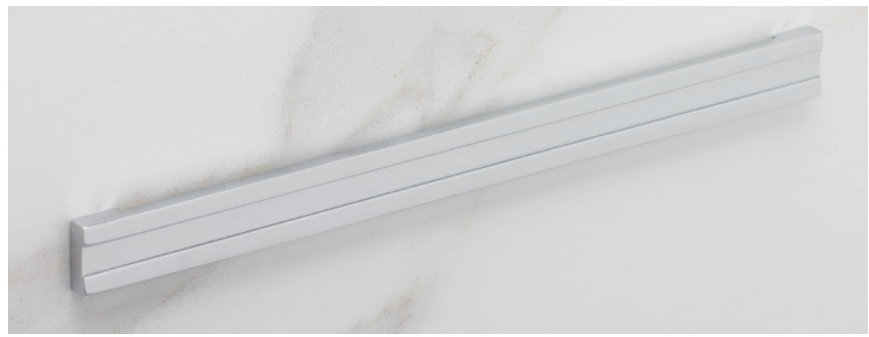

A

C

D

B

E

A. 3199 Steamhead

Included with all 550, 450, 250
Transitional and Traditional controls.
3/4" NPT
7 Finishes*

\$200 | 3199-PC Polished Chrome
\$250 | 3199-XX Designer Finish