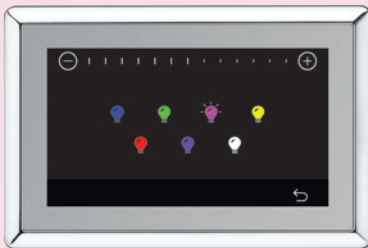

ChromaSense™

Adding color to the steam shower can serve as chromatherapy to bring about positive change to your physical or psychological condition. Or you can simply consider color part of your personal oasis of luxury. With ChromaSense, the 550 or 450 control can turn you on to a spectrum of effects to improve your day in different ways.

- + High-powered recessed LED light fixture - 4.25" diameter
- + White light equivalent to a 50-watt incandescent bulb