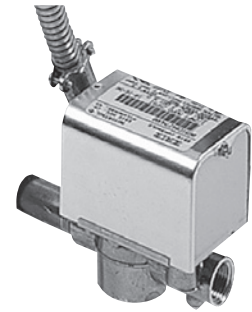

F. 220 On/Off Controls

For wall-mounting outside steam shower, in conjunction with 550, 450 or 250 controls. Turns system on to either of the two user profiles. Steamhead not included. 7 Finishes*

220: 3.7" H x 3.7" W x 0.625" D
220T: 4.5" H x 4.5" W x 0.625" D
220R: 4" Diameter, 0.6" D

- $220 | 220R-PC Polished Chrome
- $270 | 220R-XX Designer Finish
- $220 | 220-PC Polished Chrome
- $270 | 220-XX Designer Finish
- $220 | 220T-PC Polished Chrome
- $270 | 220T-XX Designer Finish

G. Tilt-up Wood Seat

Natural Teakwood. Weight capacity 250 lbs. 20" W x 13" D 7 Finishes*

- $525 | SBS-PC Polished Chrome
- $575 | SBS-BN Brushed Nickel
- $575 | SBS-ORB Oil-Rubbed Bronze
- $575 | SBS-PN Polished Nickel

H. ADA Seat

Meets ADA requirements. Fold-up teakwood seat with chrome-plated stainless steel frame. Weight capacity 250 lbs. 24" W x 15" D $525 | SBS-ADA

I. 10 ml Essential Oil Bottles

For placing drops directly on 3199 steamhead.

- $35 each | AS1-10 RESTORE
- | AS2-10 RELAX
- | AS3-10 RENEW
- | AS4-10 ENERGIZE
- | AS5-10 RESPIRATORY

J

K

J. Auto Drain

For TSG and SMP steam generators. Drain valve opens automatically to purge the system after water in the generator cools. Field installed.

- $450 | AD-240
- $450 | AD-208

K. Generator Pan

For TSG and SMP steam generators. High-temperature impact-resistant resin. One-piece design with elevated support for generator and solid-brass plumbing connection. 24" W x 11" D x 2" H

- $100 | GENPAN

10' Extension cable

- $40 | 4010

35' Extension cable

- $80 | 4035

50' Cable only

- $90 | 4050